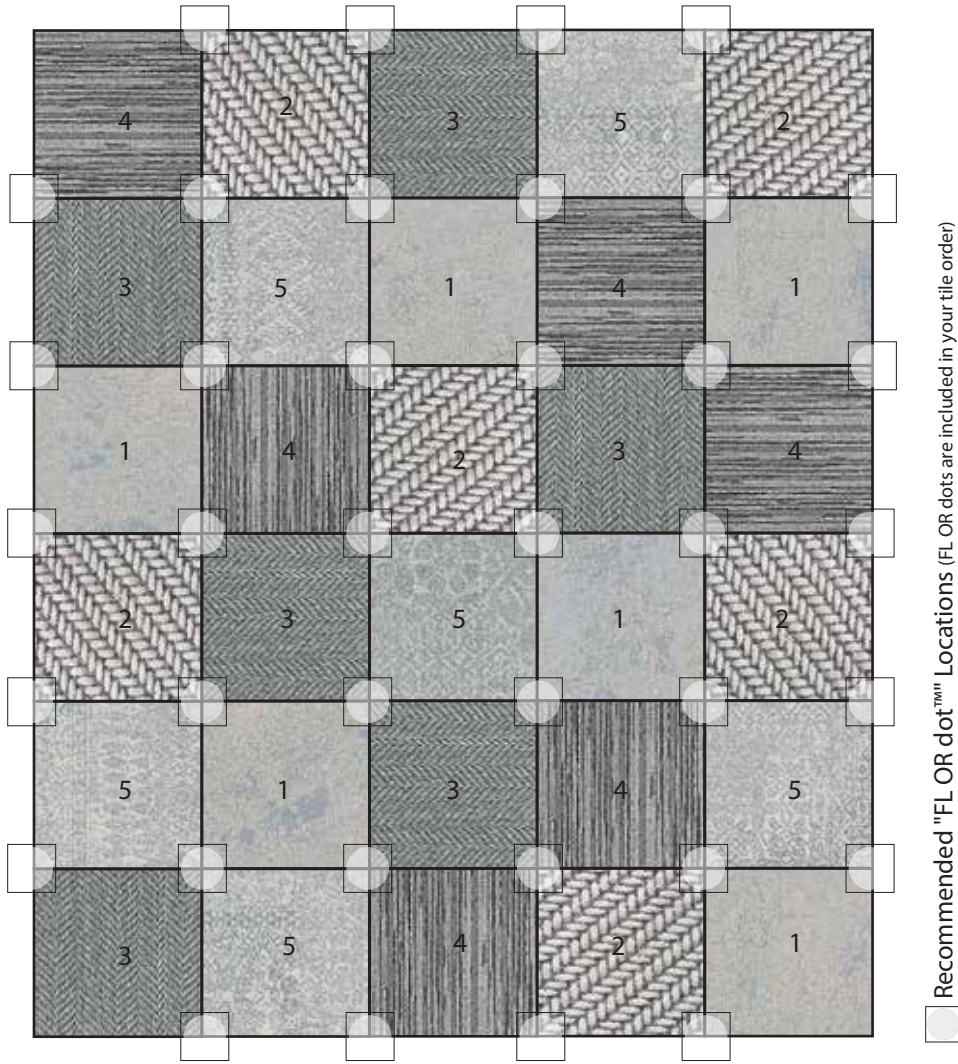

TRAVELER FROST

Recommended "FLOR dot" Locations (FL OR dots are included in your tile order)

30 Tile Area Rug
8'2" X 9'8"

COMPONENTS

- 1 | Six Tiles of Down to Earth in Bone
- 2 | Six Tiles of Roadside Attraction in Frost
- 3 | Six Tiles of Suit Yourself in Nimbus
- 4 | Six Tiles of Fully Barked in Fog
- 5 | Six Tiles of Kensington Current in Flannel Blue

DISCLAIMER : Here we have illustrated a typical sized (approximately 8' x 10') area rug, but the beauty of FLOR is you can create a rug of any size. The pattern seen Above can be duplicated to become larger, or rows and columns can be removed to become smaller. Need Help? Call us at 866.952.4093.