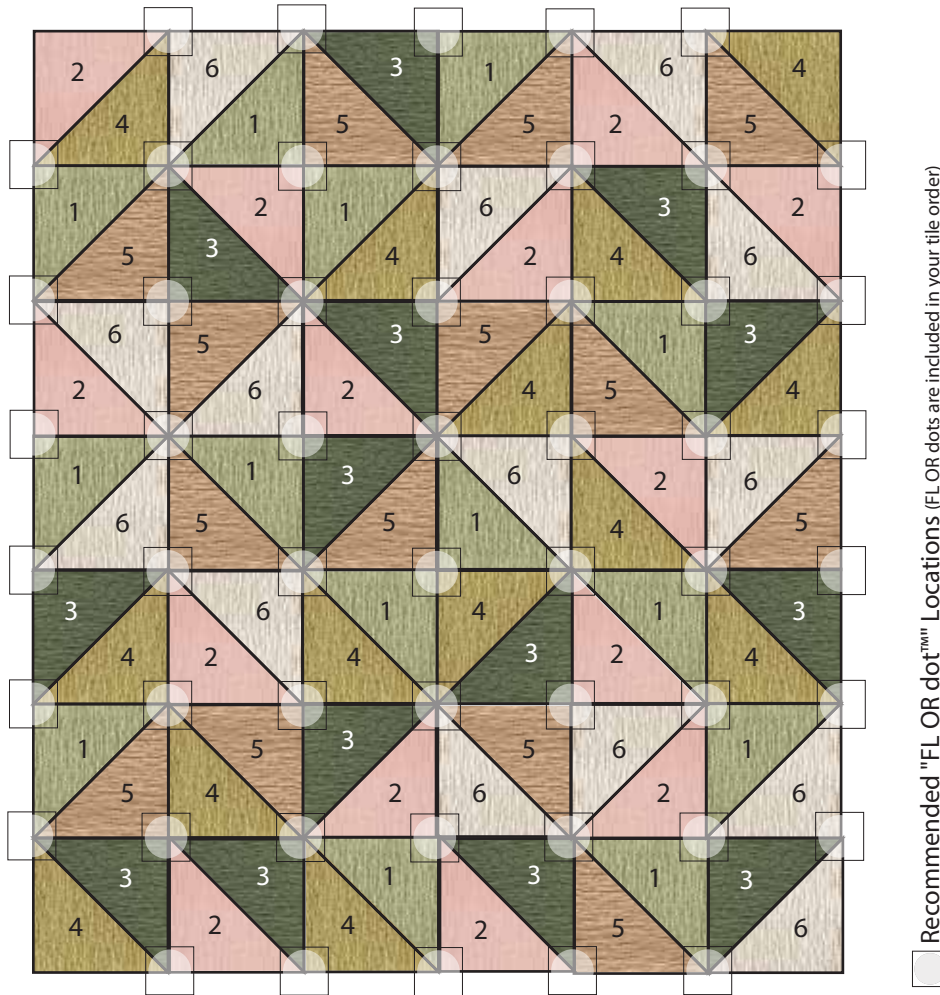

## GARDEN VARIETY Blush

42 Tile Area Rug  
9'8" X 11'5"

### COMPONENTS

- 1 | Fourteen Diagonal Cut Tiles of Made You Look in Mint
- 2 | Fourteen Diagonal Cut Tiles of Made You Look in Blush
- 3 | Fourteen Diagonal Cut Tiles of Made You Look in Forest
- 4 | Fourteen Diagonal Cut Tiles of Made You Look in Clover
- 5 | Fourteen Diagonal Cut Tiles of Made You Look in Tawny
- 6 | Fourteen Diagonal Cut Tiles of Made You Look in Bone

DISCLAIMER : Here we have illustrated a typical sized (approximately 10' x 12') area rug, but the beauty of FLOR is you can create a rug of any size. The pattern seen Above can be duplicated to become larger, or rows and columns can be removed to become smaller. Need Help? Call us at 866.952.4093.