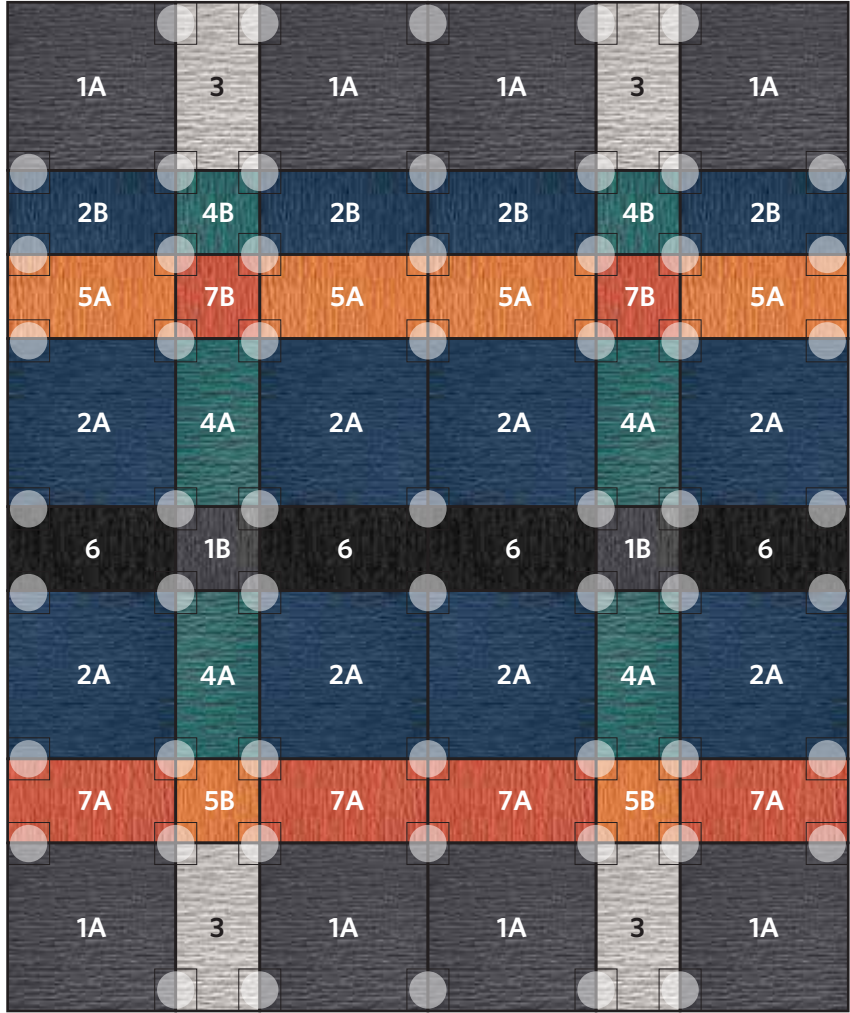

BOW TIE

Blue

Recommended "FLOR dot™" Locations (FL OR dots are included in your tile order)

30 Tile Area Rug
8'2" X 9'10"

COMPONENTS

- 1A** | Eight Tiles of Made You Look in Slate
- 1B** | Two Quad Tiles of Made You Look in Slate
- 2A** | Eight Tiles of Made You Look in Cobalt
- 2B** | Four Half Tiles of Made You Look in Cobalt
- 3** | Four Half Tiles of Made You Look in Chalk
- 4A** | Four Half Tiles of Made You Look in Teal
- 4B** | Two Quad Tiles of Made You Look in Teal
- 5A** | Four Half Tiles of Made You Look in Clementine
- 5B** | Two Quad Tiles of Made You Look in Clementine
- 6** | Four Half Tiles of Made You Look in Black
- 7A** | Four Half Tiles of Made You Look in Orange
- 7B** | Two Quad Tiles of Made You Look in Orange

DISCLAIMER : Here we have illustrated a typical sized (approximately 8' x 10') area rug, but the beauty of FL OR is you can create a rug of any size. The pattern seen Above can be duplicated to become larger, or rows and columns can be removed to become smaller. Need Help? Call us at 866.952.4093.