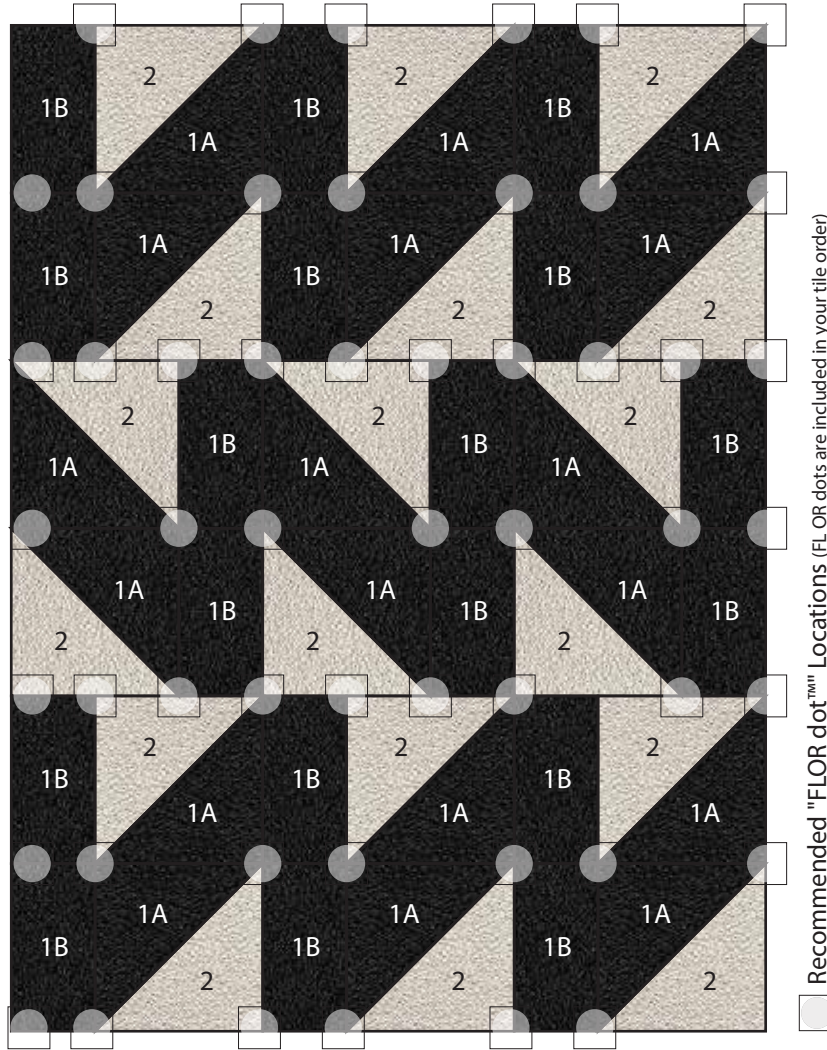

MERMAID BRAID
Black

27 Tile Area Rug
7'5" X 9'10"

COMPONENTS

- 1A** | Eighteen Triangle Tiles of In The Deep in Black
- 1B** | Eighteen Half Tiles of In The Deep in Black
- 2** | Eighteen Triangle Tiles of In The Deep in Bone

DISCLAIMER : Here we have illustrated a typical sized (approximately 8' x 10') area rug, but the beauty of FL OR is you can create a rug of any size. The pattern seen Above can be duplicated to become larger, or rows and columns can be removed to become smaller. Need Help? Call us at 866.952.4093.