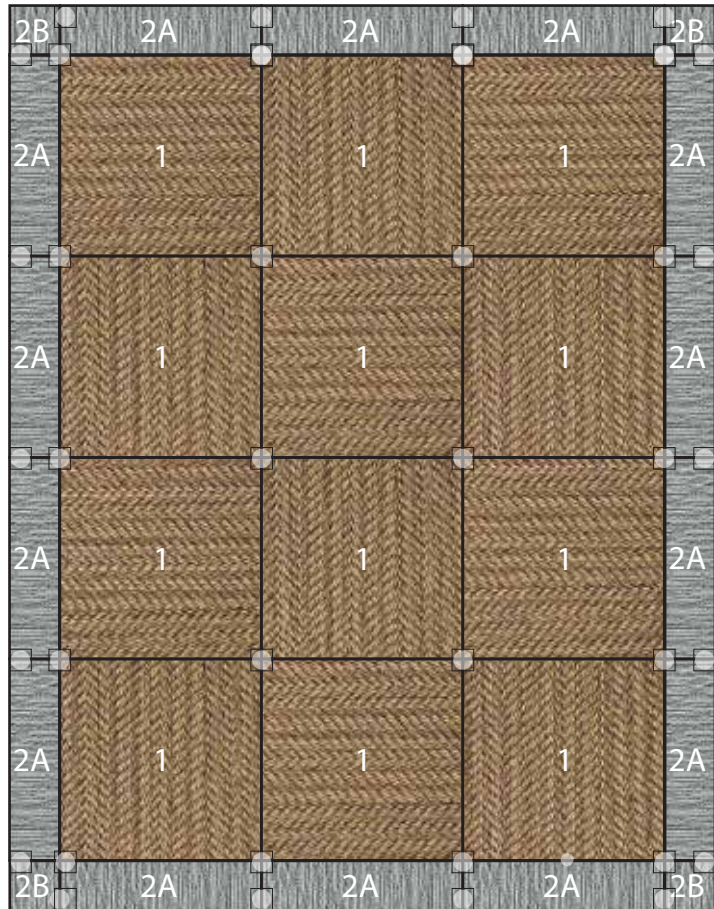

SUIT YOURSELF QUARTER BORDER Raffia + Flannel Blue

Recommended "FLOR dot" Locations (FL OR dots are included in your tile order)

16 Tile Area Rug
5'8" X 7'4"

COMPONENTS

- 1 | Twelve Tiles of Suit Yourself in Raffia
- 2A | Fourteen Quarter Tiles of Made You Look in Flannel Blue
- 2B | Four Sixteenth Tiles of Made You Look in Flannel Blue

DISCLAIMER : Here we have illustrated a typical sized (approximately 6' x 7') area rug, but the beauty of FLOR is you can create a rug of any size. The pattern seen Above can be duplicated to become larger, or rows and columns can be removed to become smaller. Need Help? Call us at 866.952.4093.