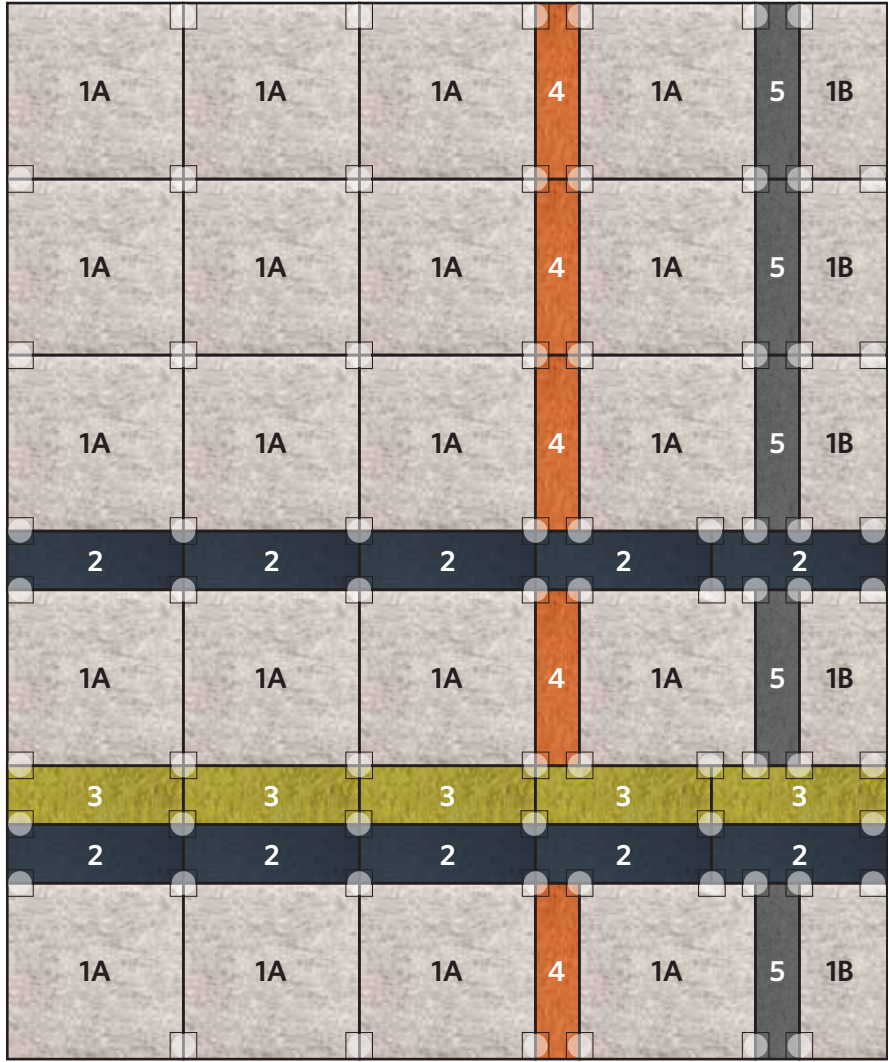

LAKE COUNTY Clementine

Recommended "FLOR dot™" Locations (FL OR dots are included in your tile order)

30 Tile Area Rug
8'2" X 9'10"

COMPONENTS

- 1A** | Twenty Tiles of Fedora in Oatmeal
- 1B** | Five Half Tiles of Fedora in Oatmeal
- 2** | Ten Third Tiles of Fedora in Lagoon
- 3** | Five Third Tiles of Fedora in Chartreuse
- 4** | Five Quarter Tiles of Fedora in Clementine
- 5** | Five Quarter Tiles of Fedora in Flannel

DISCLAIMER : Here we have illustrated a typical sized (approximately 8' x 10') area rug, but the beauty of FLOR is you can create a rug of any size. The pattern seen Above can be duplicated to become larger, or rows and columns can be removed to become smaller. Need Help? Call us at 866.952.4093.