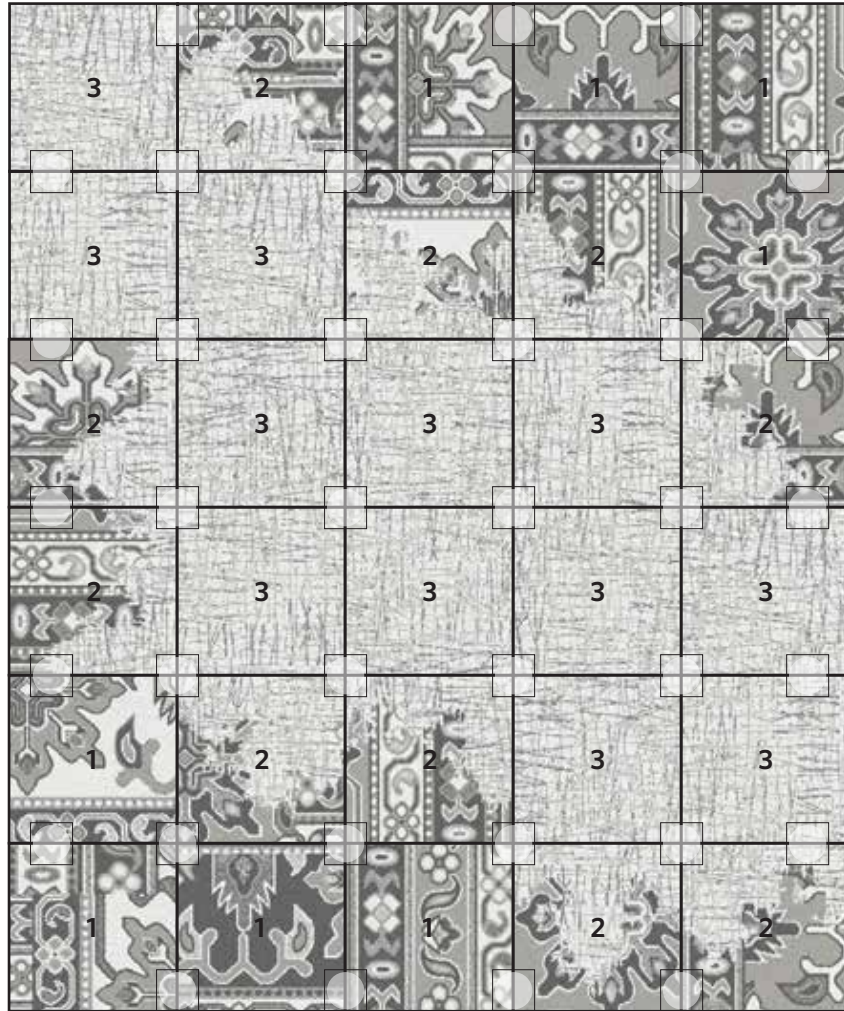

TURKISH TIMBER

Frost

Recommended "FL OR dot™" Locations (FL OR dots are included in your tile order)

30 Tile Area Rug
8'2" X 9'10"

COMPONENTS

- 1 | Eight Tiles of Turkish Bloom in Frost
- 2 | Ten Tiles of Turkish Blend in Frost
- 3 | Twelve Tiles of Turkish Smoke in Frost

DISCLAIMER : Here we have illustrated a typical sized (approximately 8' x 10') area rug, but the beauty of FL OR is you can create a rug of any size. The pattern seen Above can be duplicated to become larger, or rows and columns can be removed to become smaller. Need Help? Call us at 866.952.4093.