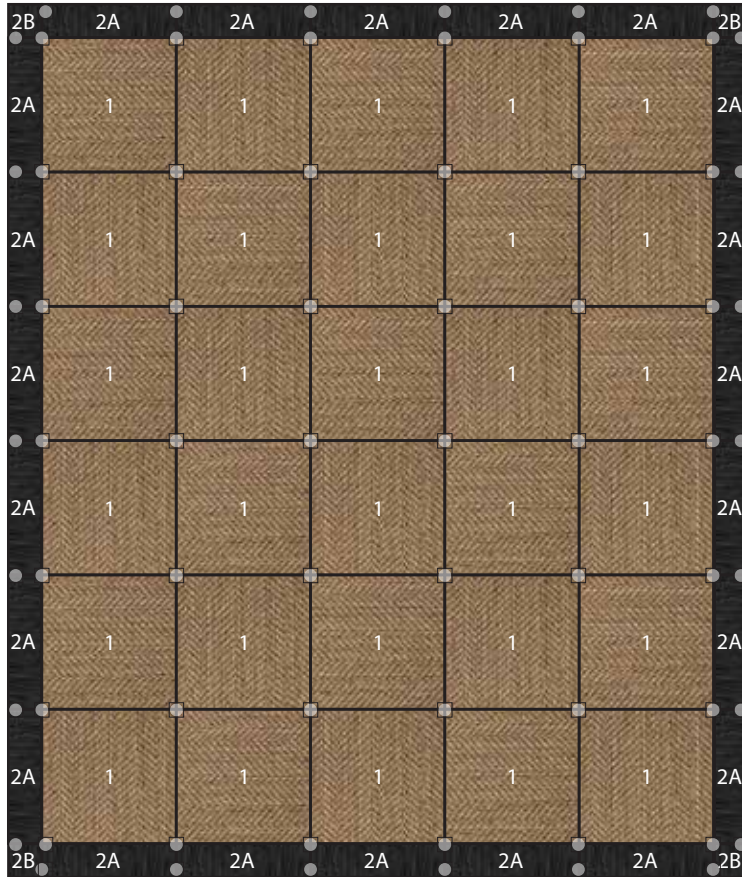

SUIT YOURSELF QUARTER BORDER Raffia + Black

36 Tile Area Rug
9' X 10'6"

COMPONENTS

- 1 | Thirty Tiles of Suit Yourself in Raffia
- 2 | Twenty-Two Quarter Tiles of Made You Look in Black
- 3 | Four Corner Tiles of Made You Look in Black

DISCLAIMER : Here we have illustrated a typical sized (approximately 9' x 11') area rug, but the beauty of FLOR is you can create a rug of any size. The pattern seen Above can be duplicated to become larger, or rows and columns can be removed to become smaller. Need Help? Call us at 866.952.4093.