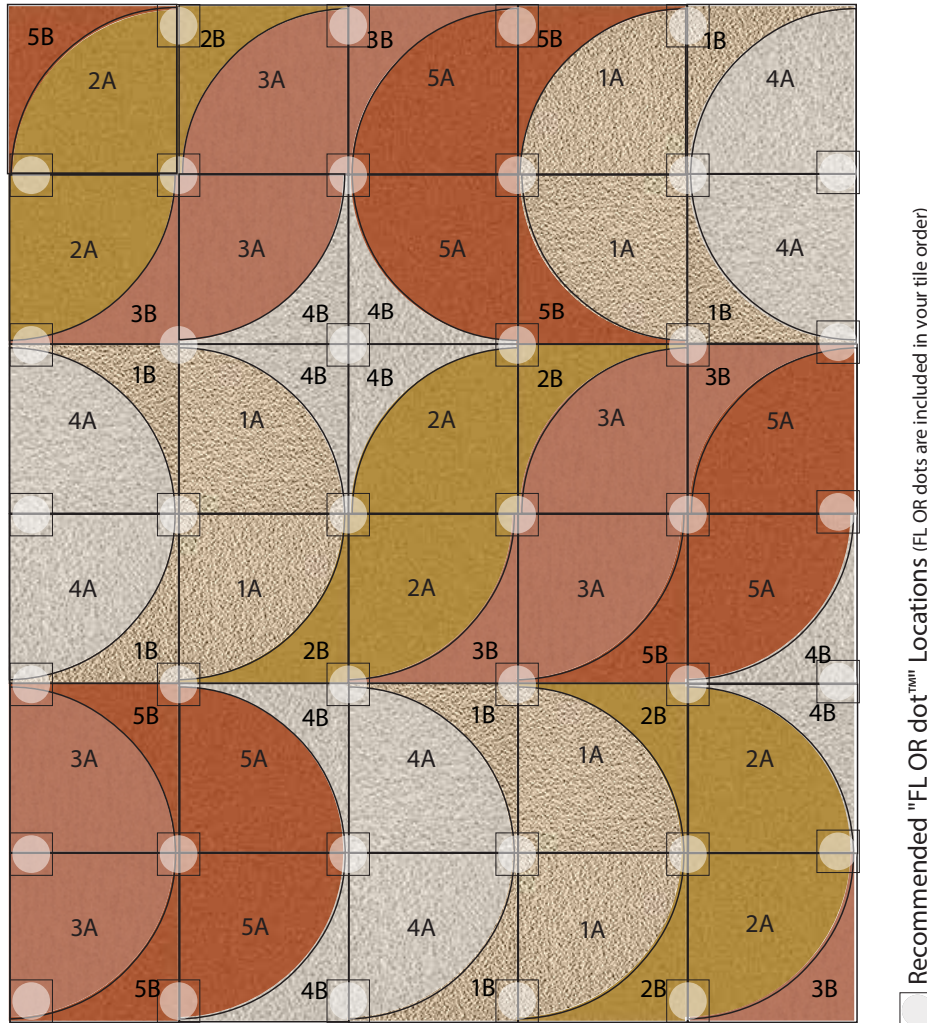

Retro Shag Clementine

30 Tile Area Rug
8'2" X 9'10"

COMPONENTS

- 1A | Six Arc Cut Tiles of In The Deep in Egnog
- 1B | Six Arc Remnant Cut Tiles of In The Deep in Egnog
- 2A | Six Arc Cut Tiles of In The Deep in Maize
- 2B | Five Arc Remnant Cut Tiles of In The Deep in Maize
- 3A | Six Arc Cut Tiles of Made You Look in Coral
- 3B | Five Arc Remnant Cut Tiles of Made You Look in Coral
- 4A | Six Arc Cut Tiles of In The Deep in Bone
- 4B | Eight Arc Remnant Cut Tiles of In The Deep in Bone
- 5A | Six Arc Cut Tiles of In The Deep in Clementine
- 5B | Six Arc Remnant Cut Tiles of In The Deep in Clementine

DISCLAIMER : Here we have illustrated a typical sized (approximately 8' x 10') area rug, but the beauty of FLOR is you can create a rug of any size. The pattern seen Above can be duplicated to become larger, or rows and columns can be removed to become smaller. Need Help? Call us at 866.952.4093.