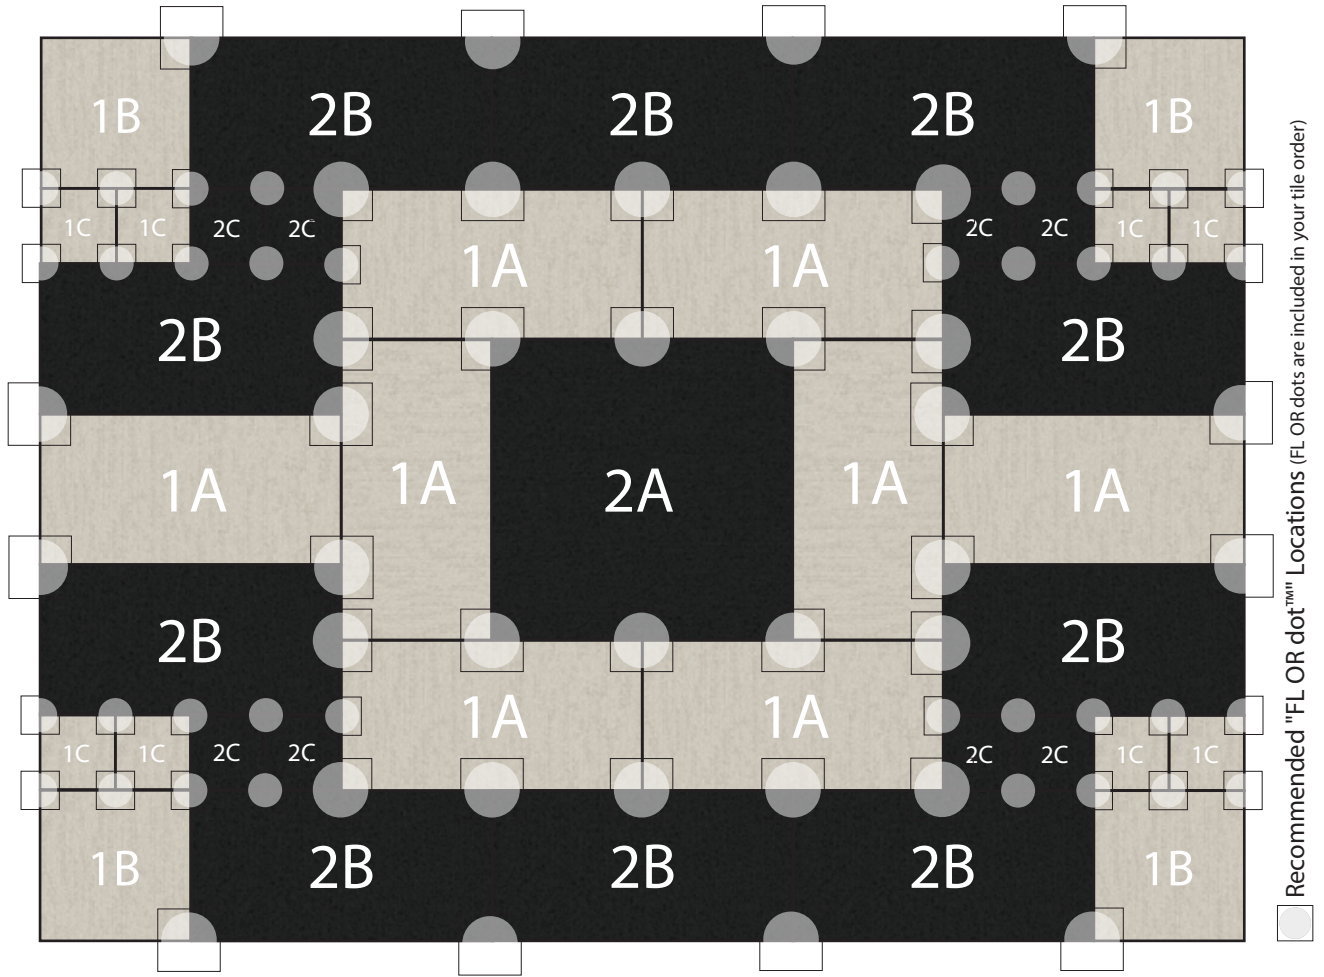

Manhattan Black

13 Tile Area Rug
6'7" X 4'11"

COMPONENTS

- 1A | Eight Half Cut Tiles of Made You Look in Bone
- 1B | Four Quad Cut Tiles of Made You Look in Bone
- 1C | Eight Sixteenth Cut Tiles of Made You Look in Bone
- 2A | One Tile of Made You Look in Black
- 2B | Ten Half Cut Tiles of Made You Look in Black
- 2C | Eight Sixteenth Cut Tiles of Made You Look in Black

DISCLAIMER : Here we have illustrated a typical sized (approximately 5' x 7') area rug, but the beauty of FLOR is you can create a rug of any size. The pattern seen Above can be duplicated to become larger, or rows and columns can be removed to become smaller. Need Help? Call us at 866.952.4093.