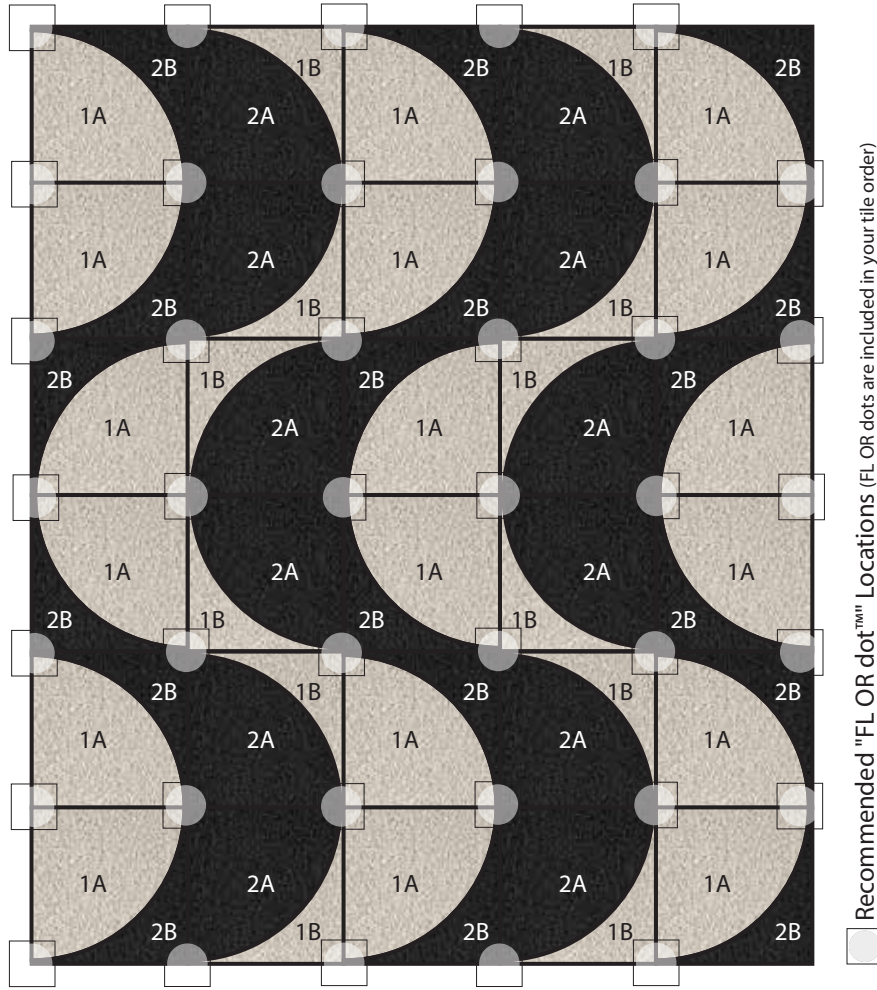

In Limbo Black

30 Tile Area Rug
8'2" X 9'8"

COMPONENTS

- 1A** | Eighteen Arc Tiles of In The Deep in Bone
- 1B** | Twelve Arc Remnant Tiles of In The Deep in Bone
- 2A** | Twelve Arc Tiles of In The Deep in Black
- 2B** | Eighteen Arc Remnant Tiles of In The Deep in Black

DISCLAIMER : Here we have illustrated a typical sized (approximately 8' x 10') area rug, but the beauty of FLOR is you can create a rug of any size. The pattern seen Above can be duplicated to become larger, or rows and columns can be removed to become smaller. Need Help? Call us at 866.952.4093.