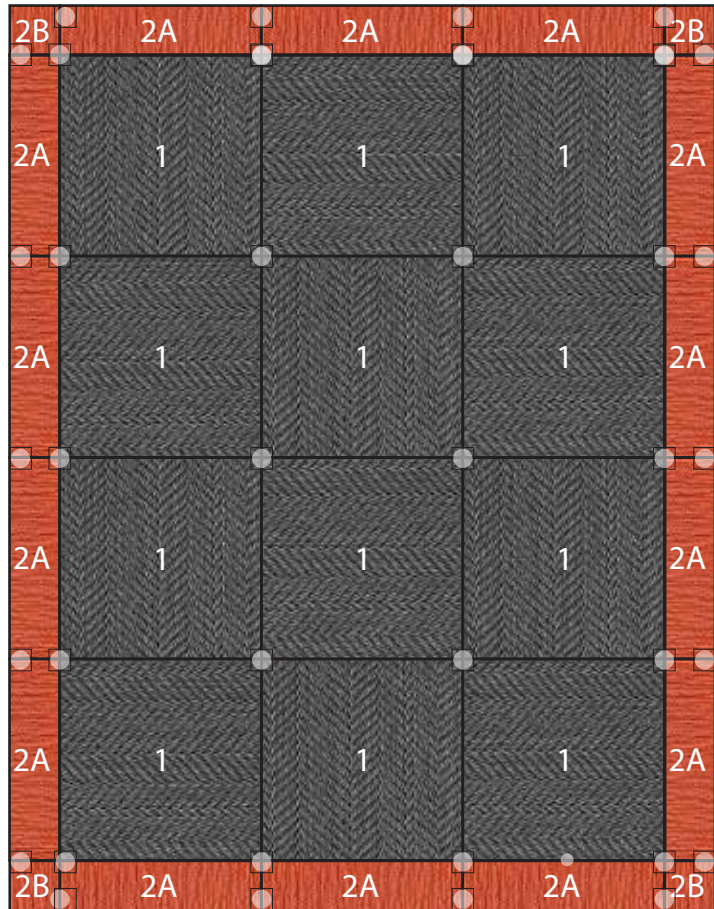

SUIT YOURSELF QUARTER BORDER Granite + Tangerine

Recommended "FL OR dot" Locations (FL OR dots are included in your tile order)

16 Tile Area Rug
5'8" X 7'4"

COMPONENTS

- 1 | Twelve Tiles of Suit Yourself in Granite
- 2A | Fourteen Quarter Tiles of Made You Look in Tangerine
- 2B | Four Sixteenth Tiles of Made You Look in Tangerine

DISCLAIMER : Here we have illustrated a typical sized (approximately 6' x 7') area rug, but the beauty of FLOR is you can create a rug of any size. The pattern seen Above can be duplicated to become larger, or rows and columns can be removed to become smaller. Need Help? Call us at 866.952.4093.