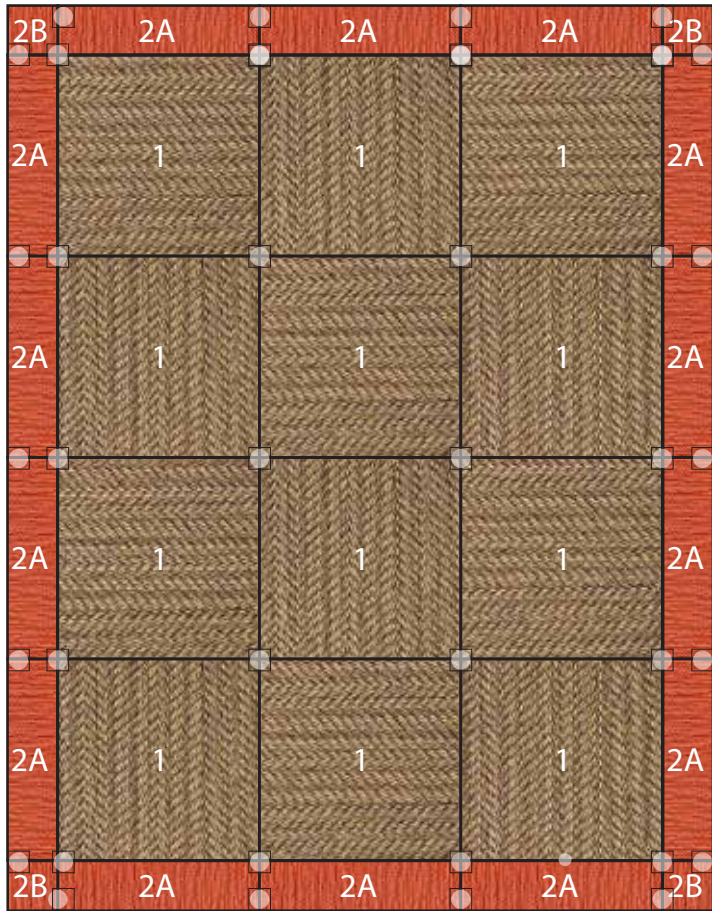

SUIT YOURSELF QUARTER BORDER Raffia + Tangerine

☐ Recommended "FLOR dot"™ Locations (FL OR dots are included in your tile order)

16 Tile Area Rug
5'8" X 7'4"

COMPONENTS

- 1 | Twelve Tiles of Suit Yourself in Raffia
- 2A | Fourteen Quarter Tiles of Made You Look in Tangerine
- 2B | Four Sixteenth Tiles of Made You Look in Tangerine

DISCLAIMER : Here we have illustrated a typical sized (approximately 6' x 7') area rug, but the beauty of FLOR is you can create a rug of any size. The pattern seen Above can be duplicated to become larger, or rows and columns can be removed to become smaller. Need Help? Call us at 866.952.4093.