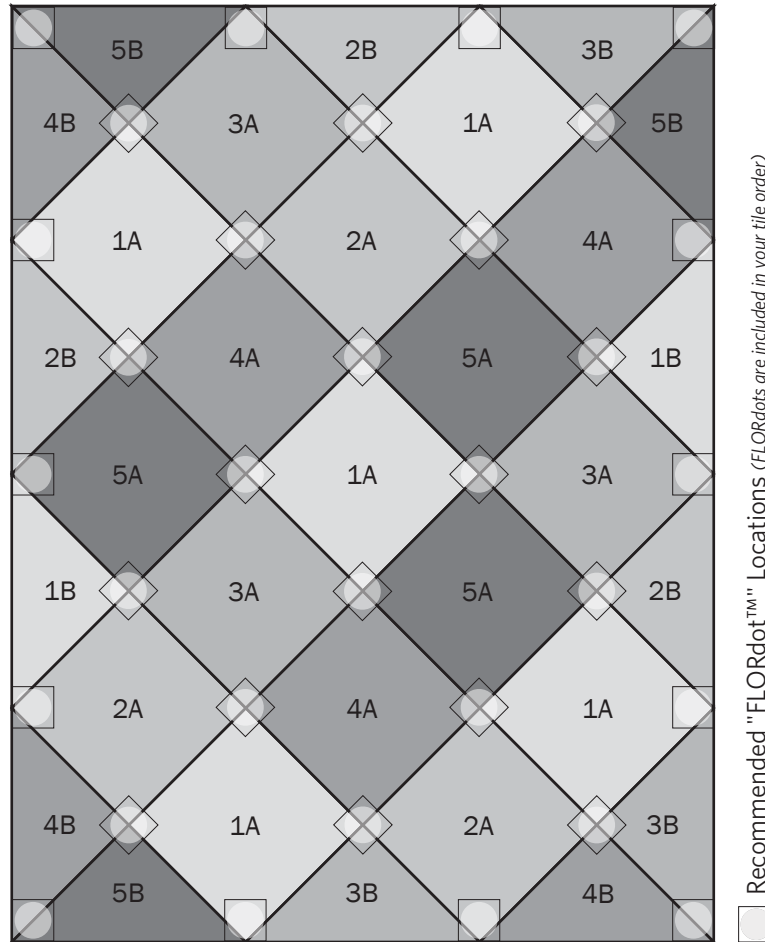

FLOR[®] PLAN

SODA SHOPPE
Berry Twist

24 Tile Area Rug
6'11" x 9'3"

COMPONENTS

- | | |
|--|--|
| 1A Five Tiles of Parallel Reality in Pink | 3B Three Triangle Tiles of Parallel Reality in Purple |
| 1B Two Triangle Tiles of Parallel Reality in Pink | 4A Three Tiles of Parallel Reality in Green |
| 2A Three Tiles of Parallel Reality in Burgundy | 4B Three Triangle Tiles of Parallel Reality in Green |
| 2B Three Triangle Tiles of Parallel Reality in Burgundy | 5A Three Tiles of Parallel Reality in Teal |
| 3A Three Tiles of Parallel Reality in Purple | 5B Three Triangle Tiles of Parallel Reality in Teal |

DISCLAIMER : Here we have illustrated a typical sized (approximately 7' x 9') area rug, but the beauty of FLOR is you can create a rug of any size. The pattern seen above can be duplicated to become larger, or rows and columns can be removed to become smaller. Need Help? Call us at 866.952.4093.