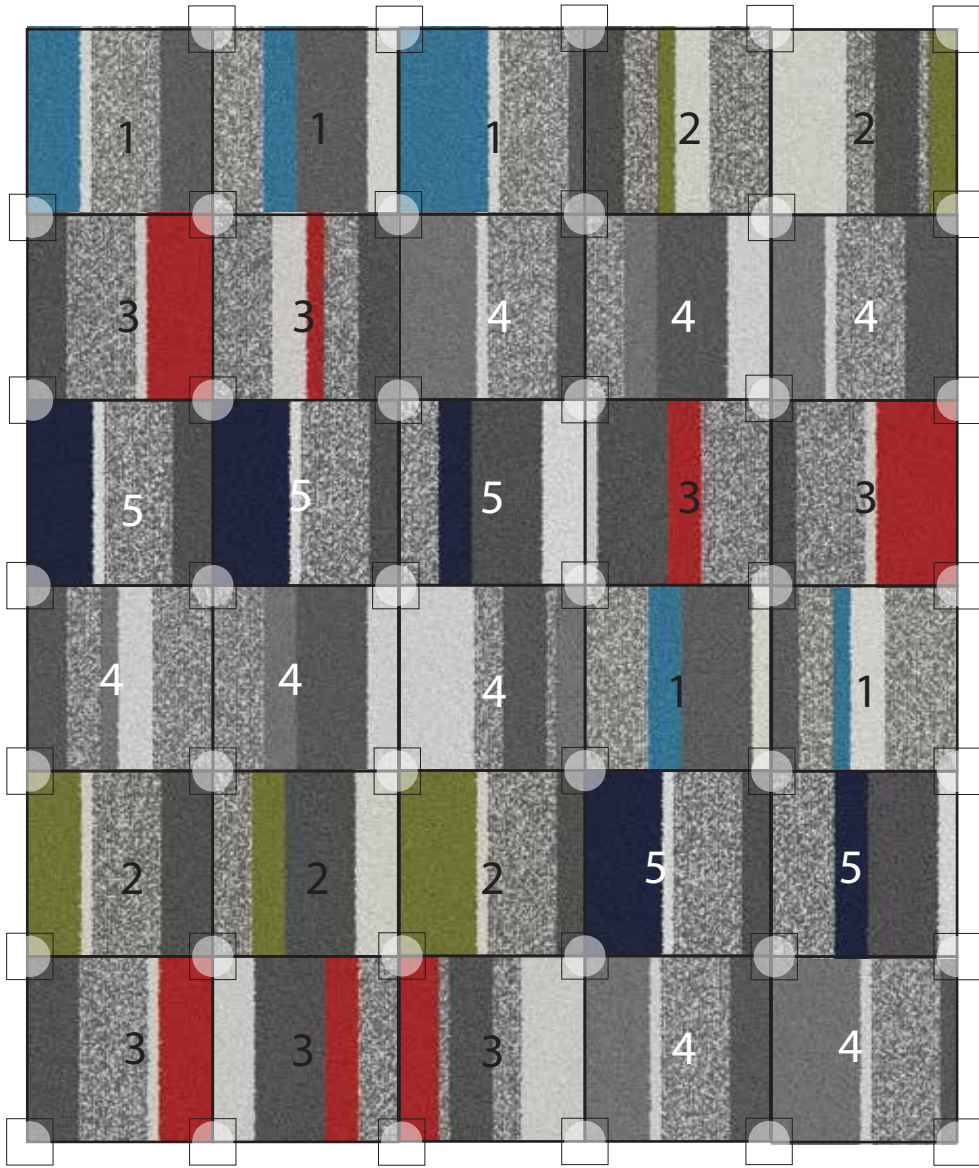

LINE DANCE Surf

Recommended "FLOR dot"™ Locations (FLOR dots are included in your tile order)

30 Tile Area Rug
8'2" X 9'8"

COMPONENTS

- 1 | Five Tiles of Winston in Surf
- 2 | Five Tiles of Winston in Kiwi
- 3 | Seven Tiles of Winston in Persimmon
- 4 | Eight Tiles of Winston in Fog
- 5 | Five Tiles of Winston in Cobalt

DISCLAIMER : Here we have illustrated a typical sized (approximately 8' x 10') area rug, but the beauty of FLOR is you can create a rug of any size. The pattern seen Above can be duplicated to become larger, or rows and columns can be removed to become smaller. Need Help? Call us at 866.952.4093.