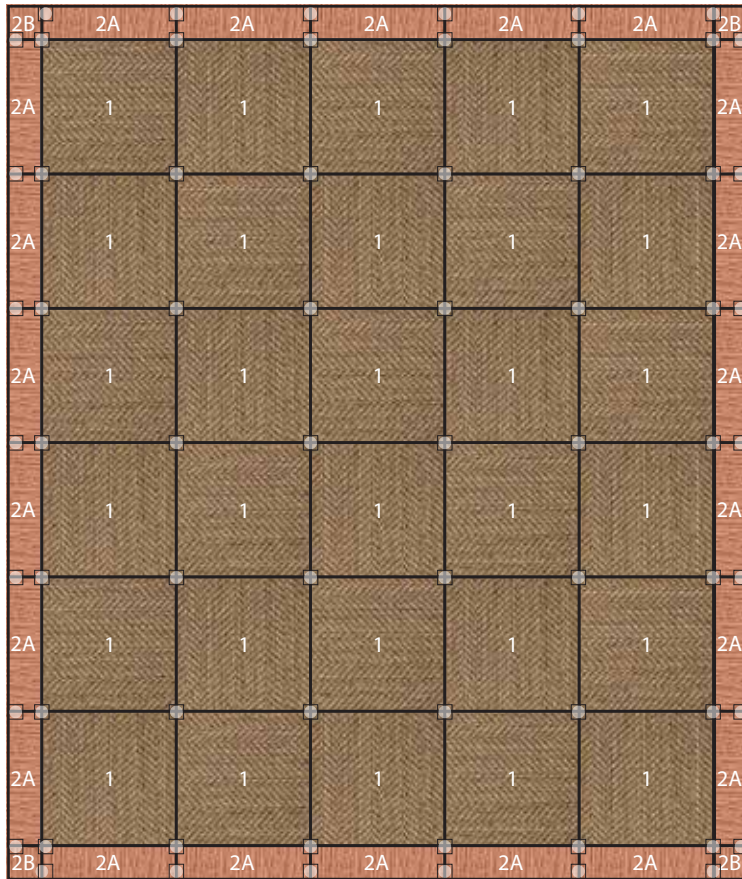

## SUIT YOURSELF QUARTER BORDER Raffia + Coral

Recommended "FL OR dot" Locations (FL OR dots are included in your tile order)

36 Tile Area Rug  
9' X 10'6"

### COMPONENTS

- 1 | Thirty Tiles of Suit Yourself in Raffia
- 2 | Twenty-Two Quarter Tiles of Made You Look in Coral
- 3 | Four Corner Tiles of Made You Look in Coral

DISCLAIMER : Here we have illustrated a typical sized (approximately 9' x 11') area rug, but the beauty of FLOR is you can create a rug of any size. The pattern seen Above can be duplicated to become larger, or rows and columns can be removed to become smaller. Need Help? Call us at 866.952.4093.